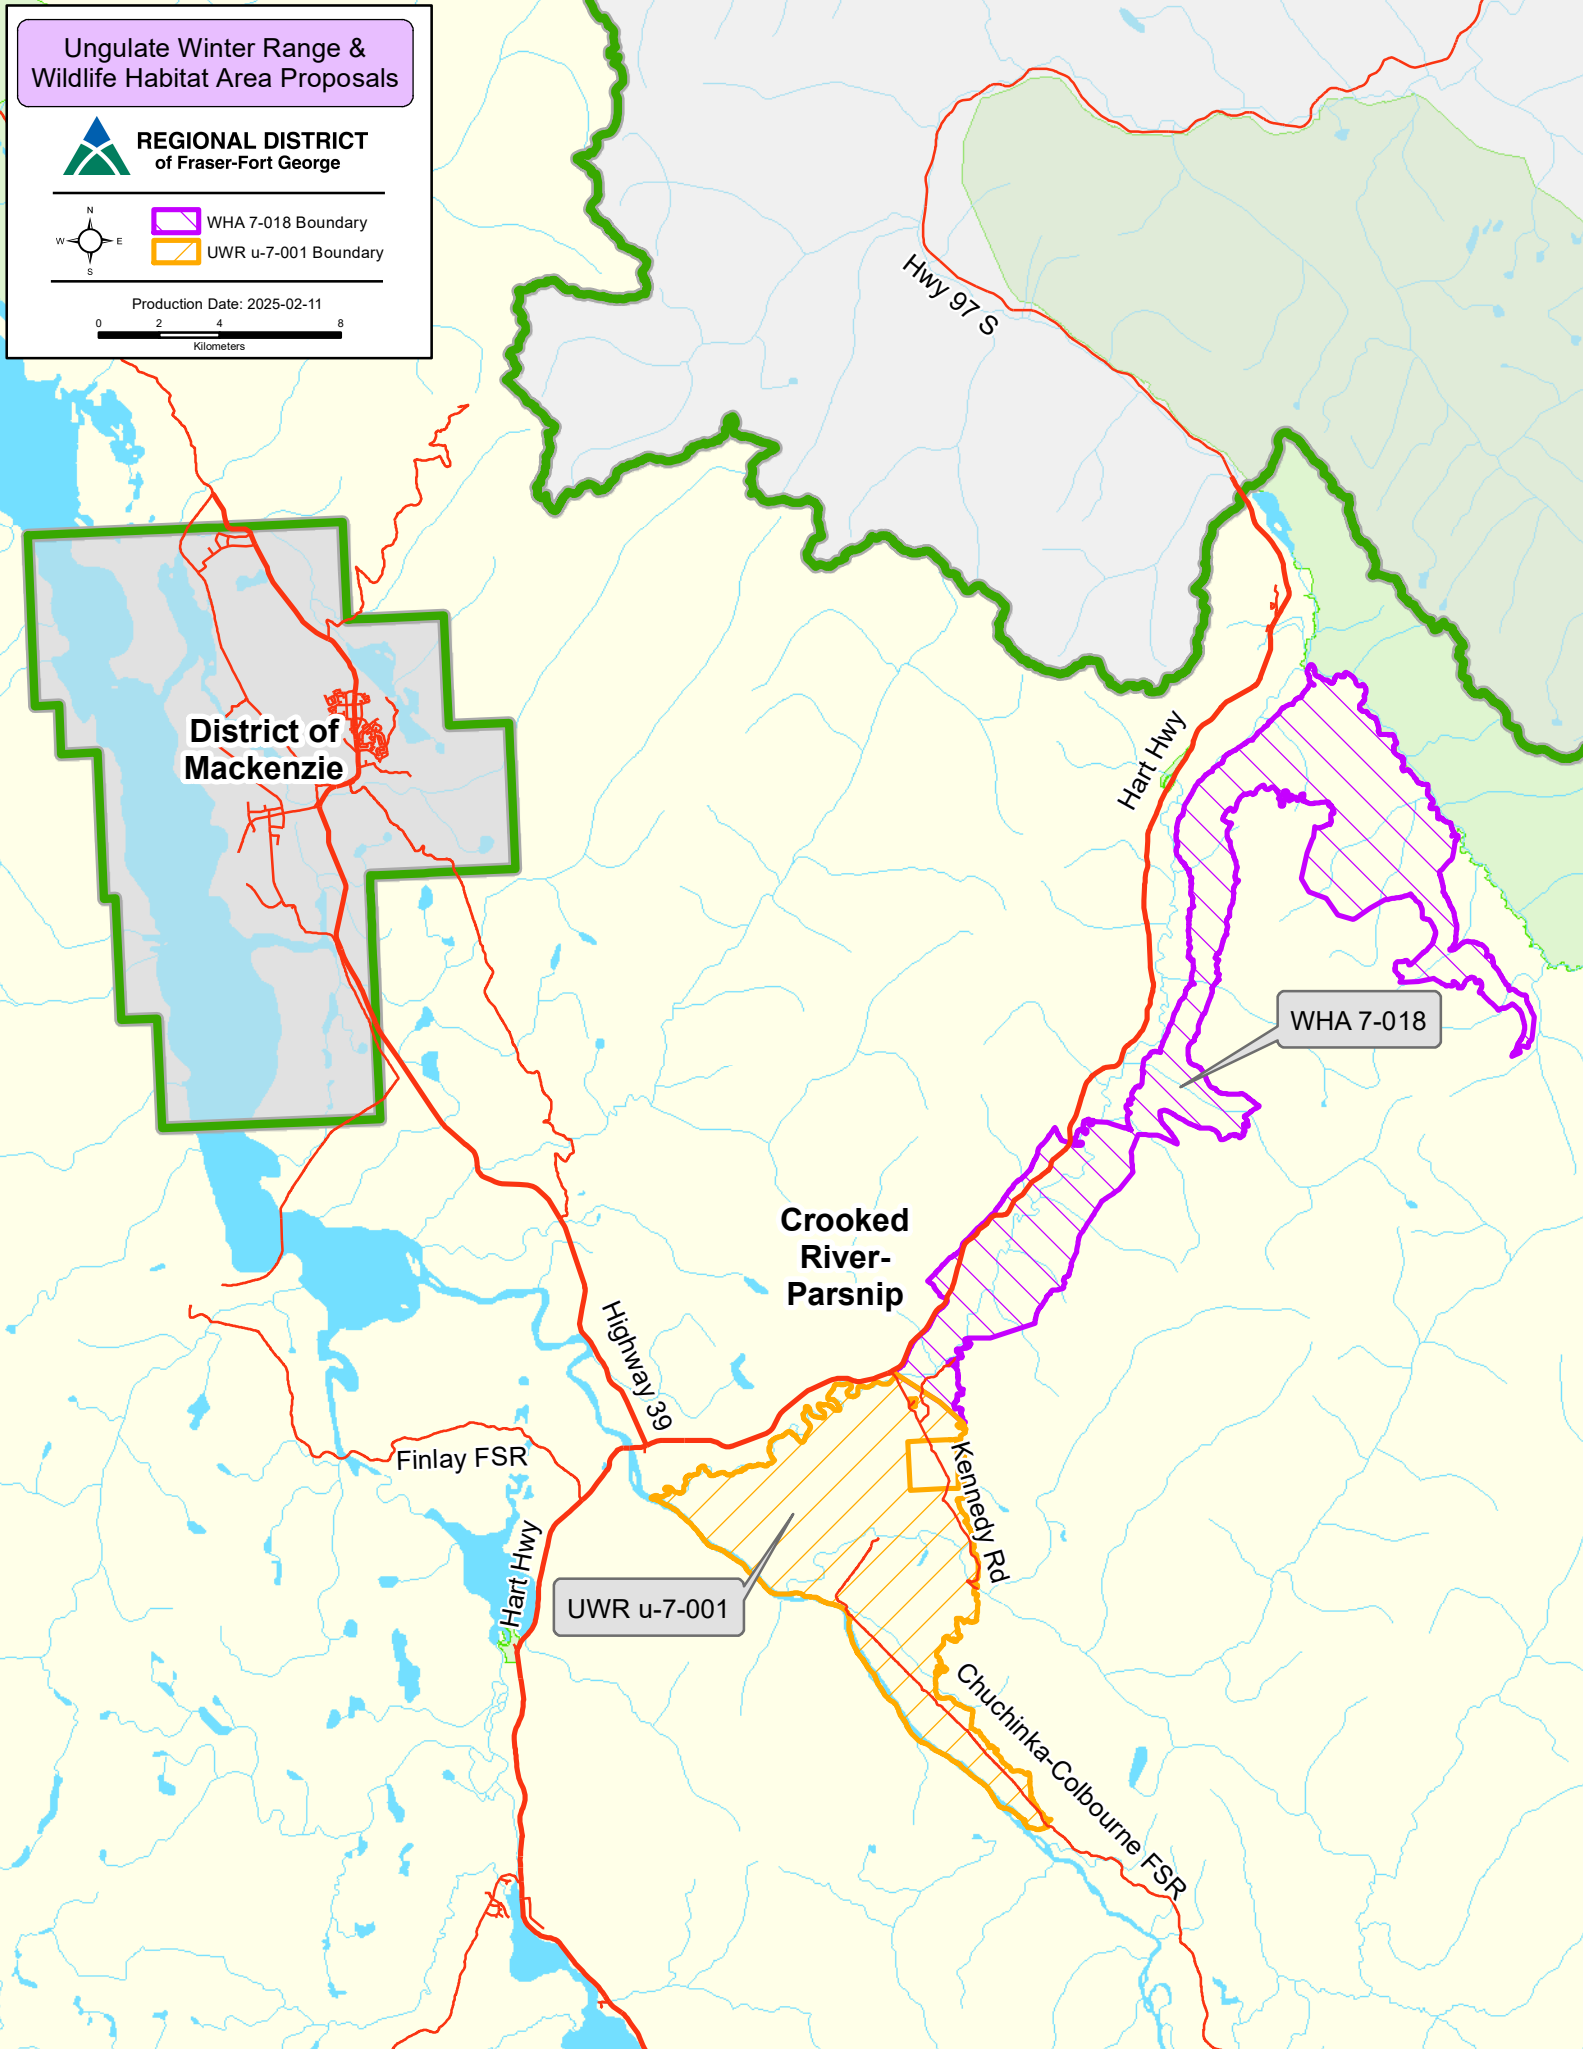

Ungulate Winter Range & Wildlife Habitat Area Proposals

WHA 7-018 Boundary
UWR u-7-001 Boundary

Production Date: 2025-02-11
0 2 4 8 Kilometers

District of Mackenzie

Crooked River-Parsnip

WHA 7-018

UWR u-7-001

Hwy 97 S

Hart Hwy

Highway 39

Finlay FSR

Hart Hwy

Kennedy Rd

Chuchinka-Colbourne FSR